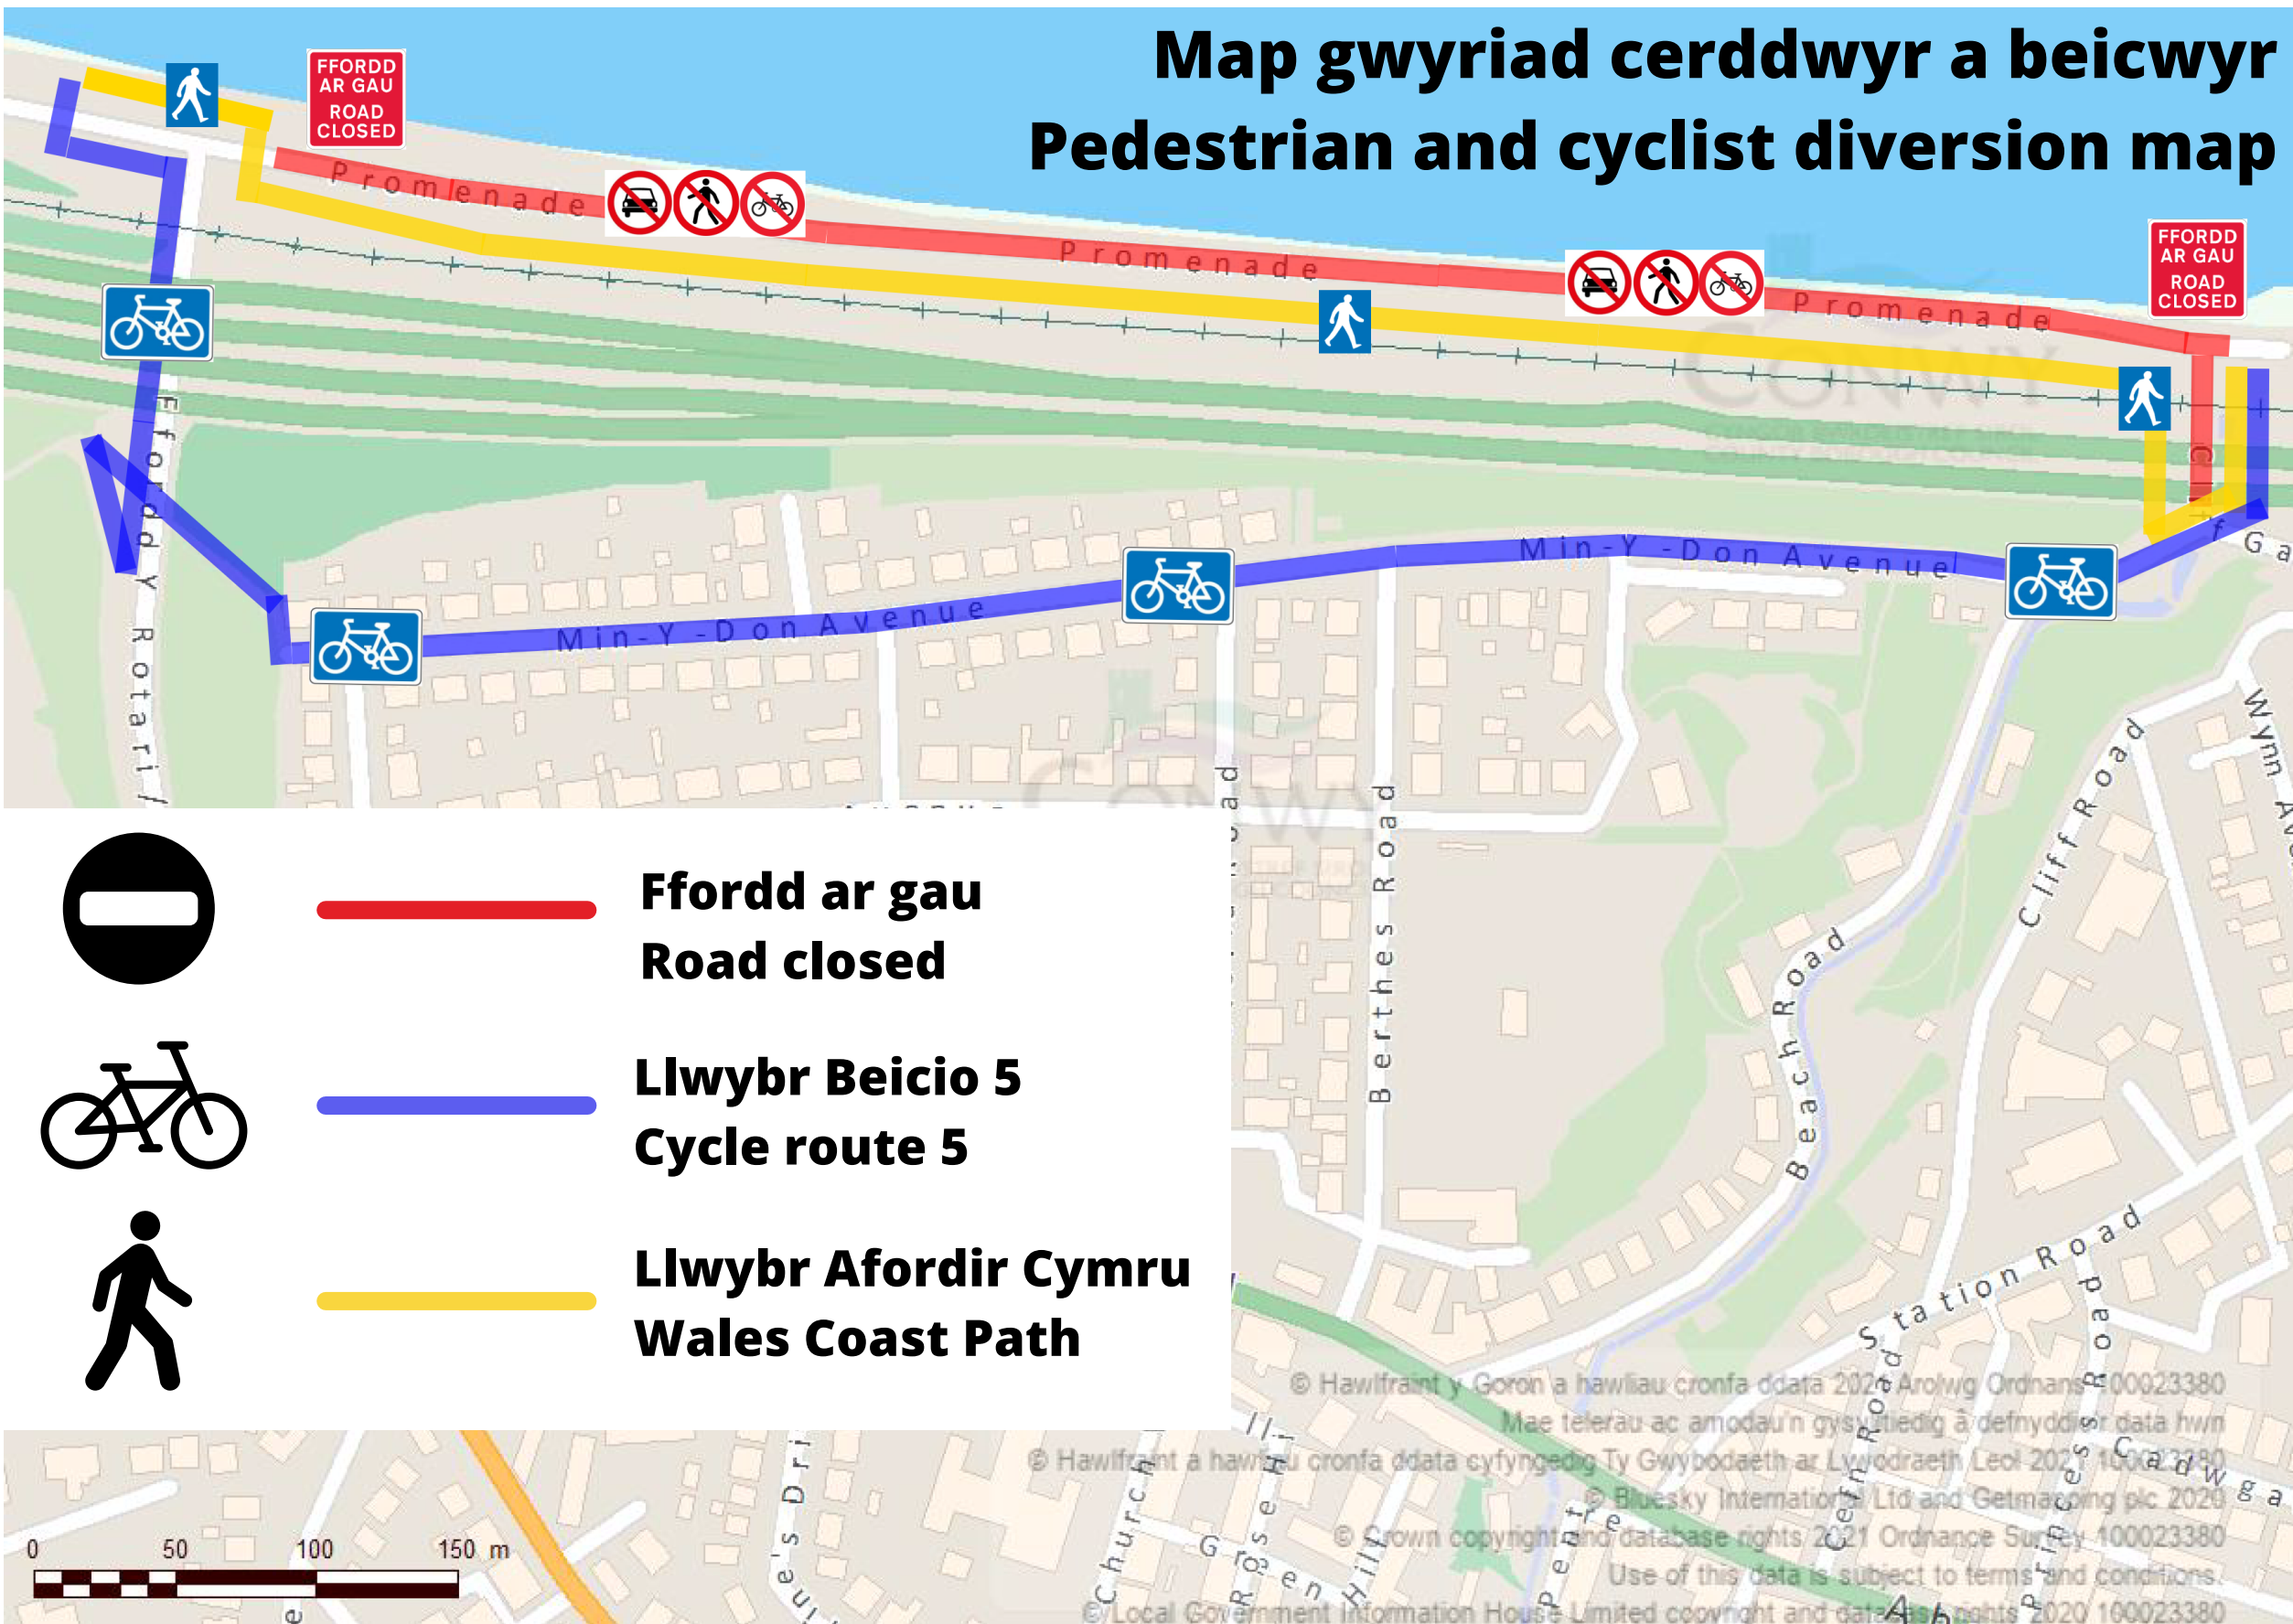

Gwaith amddiffyn arfordir Hen Golwyn

Old Colwyn coastal defence works

Map gwyriad cerddwyr a beicwyr Pedestrian and cyclist diversion map

Gwaith amddiffyn arfordir Hen Golwyn

Old Colwyn coastal defence works

Map gwyrriad cerbydau
Vehicle diversion map